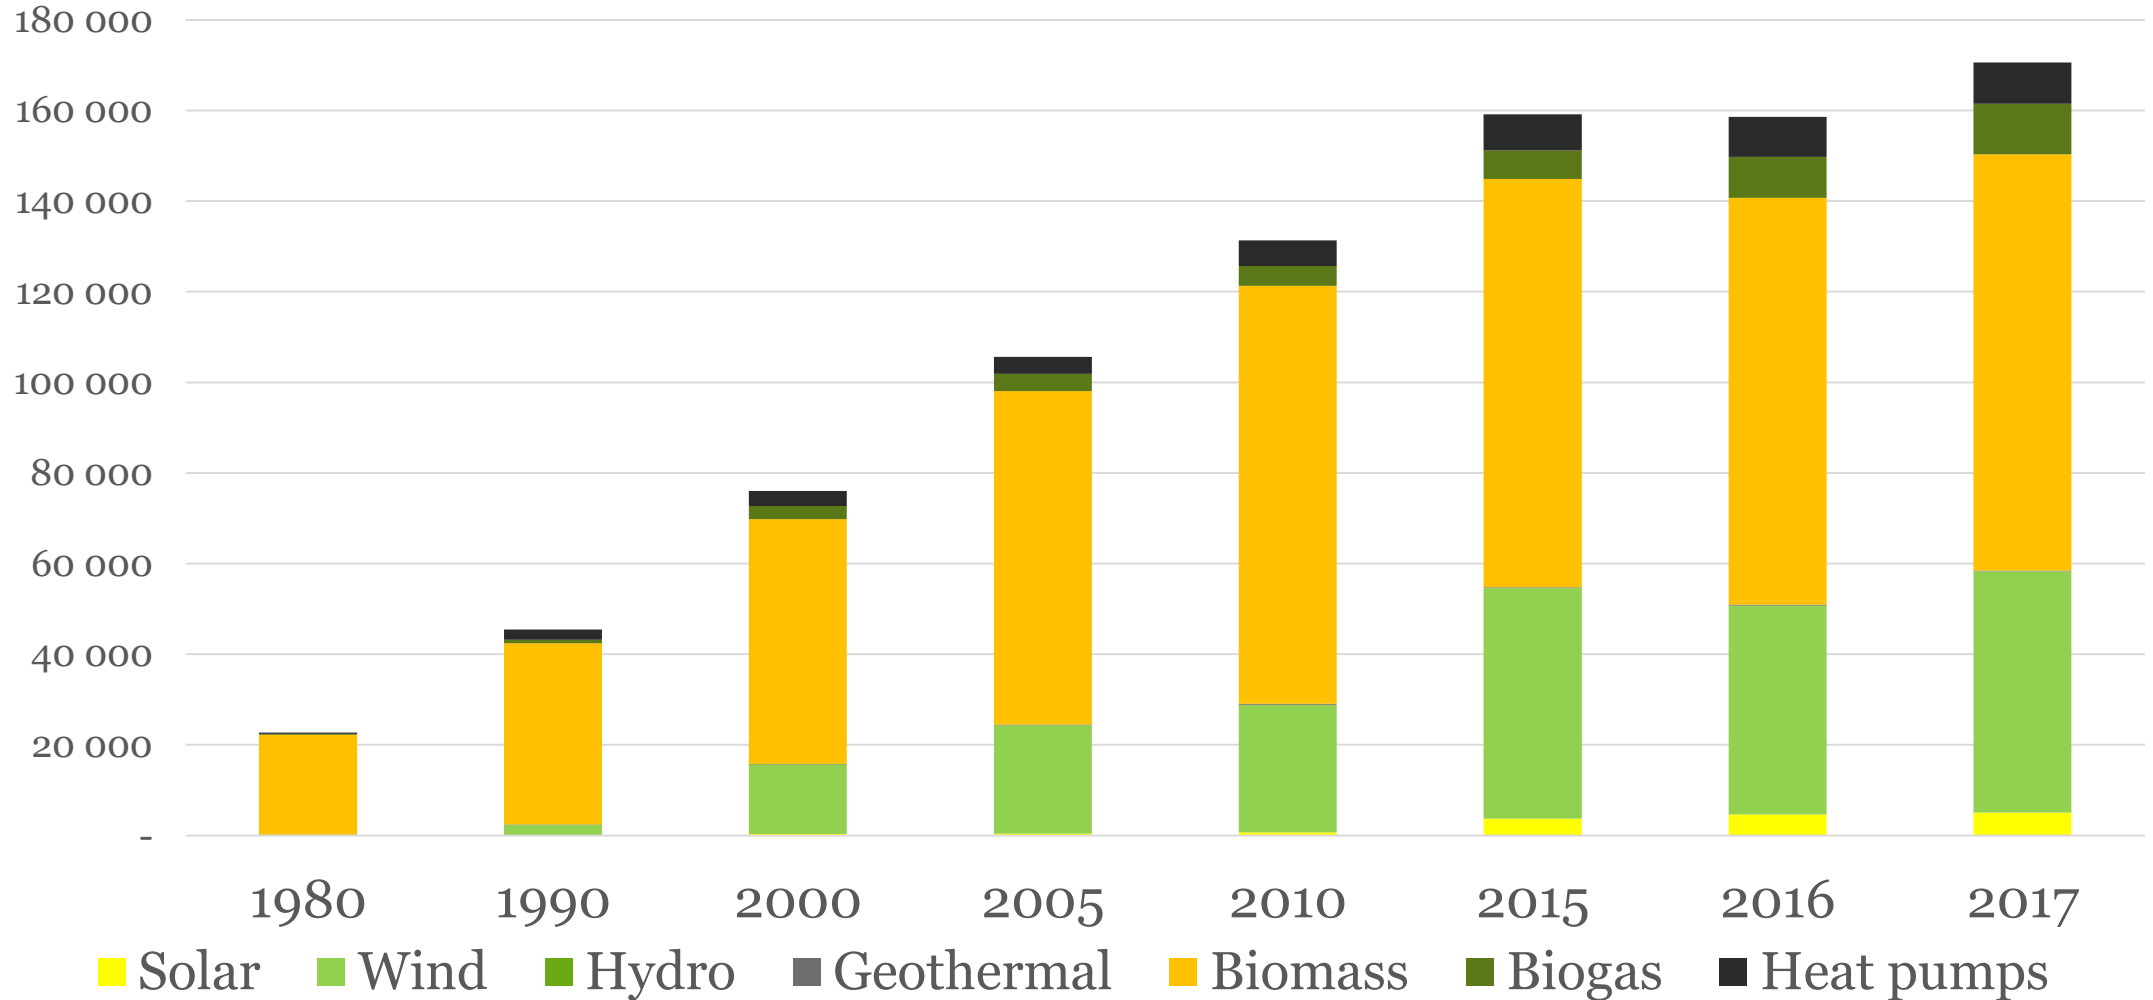

Danish Energy Industries Federation

Claus Madsen

LEWIATAN

Energy in Denmark

CEO Claus Madsen, ABB
Chairman of DEI Energy

Production of primary energy (TJ)

Total gross energy consumption (PJ)

Production of renewable energy(TJ)

Electricity production by fuel

District heating production by fuel

What is next?