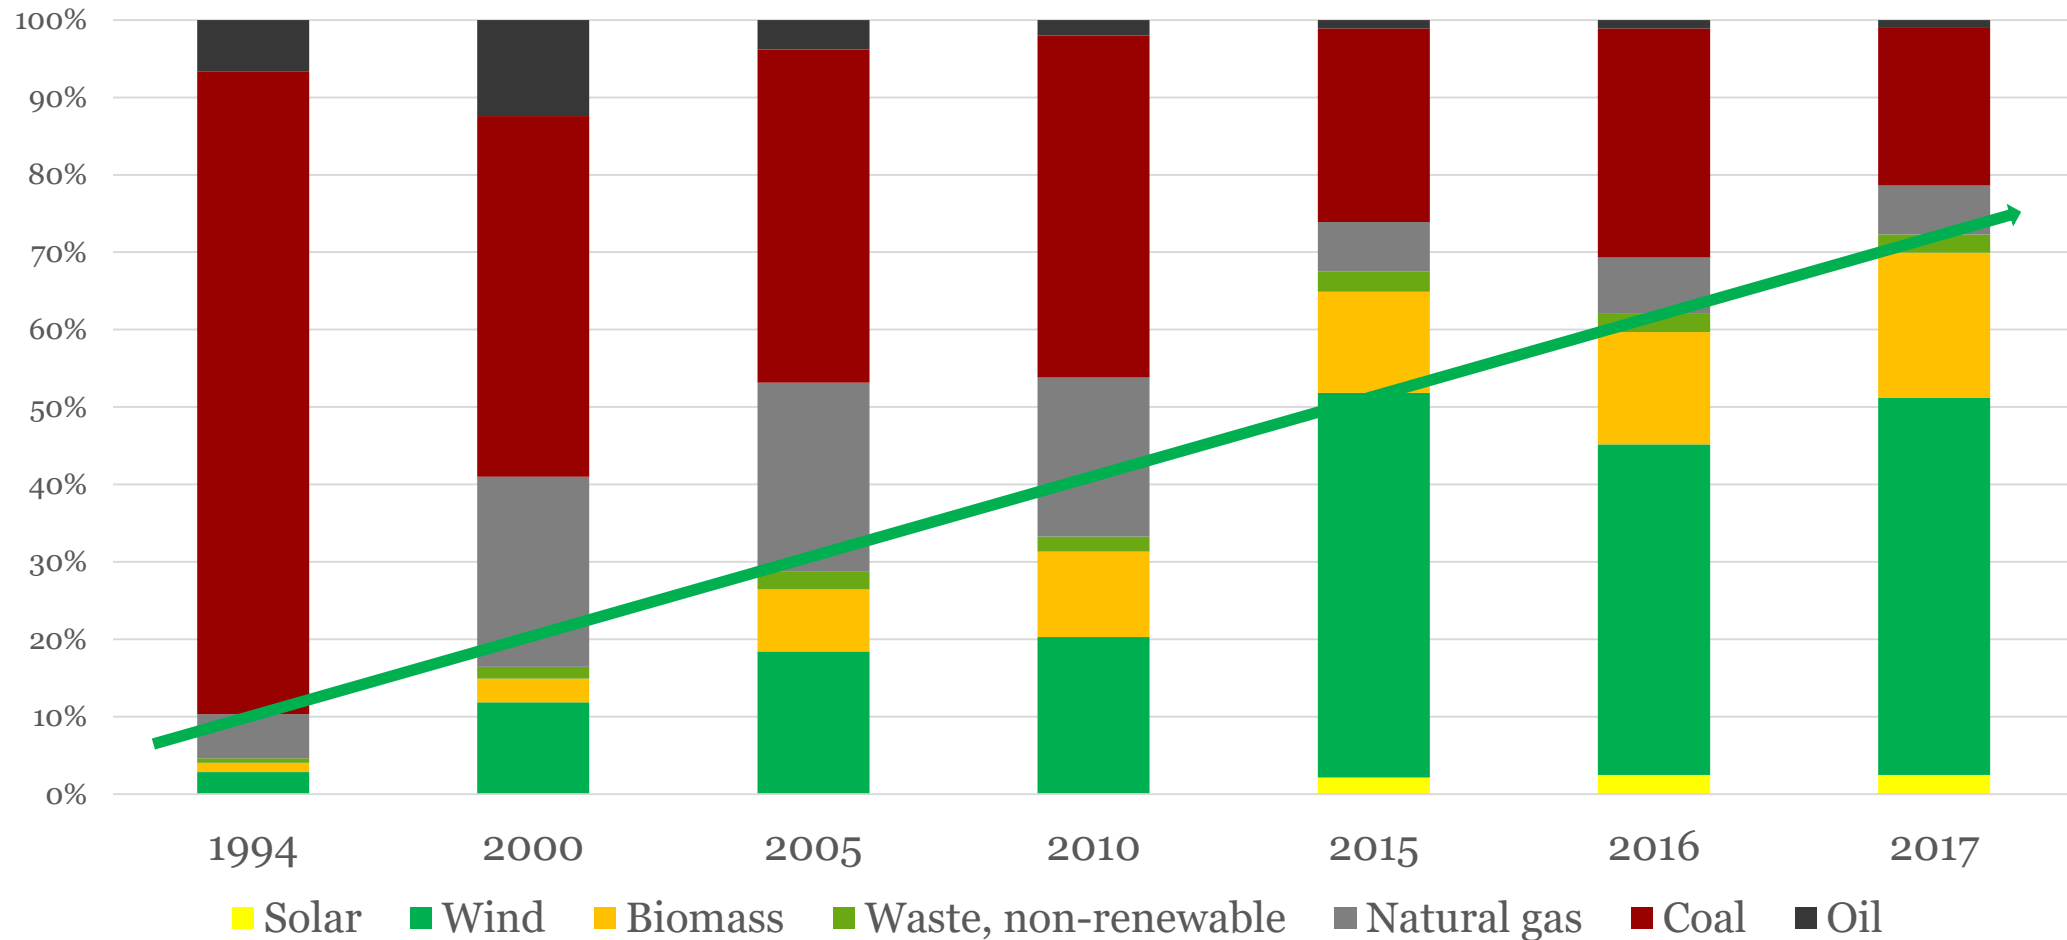

Danish Energy Industries Federation

Claus Madsen

LEWIATAN

Energy in Denmark

CEO Claus Madsen, ABB
Chairman of DEI Energy

Production of primary energy (TJ)

Total gross energy consumption (PJ)

Production of renewable energy(TJ)

Electricity production by fuel

District heating production by fuel

What is next?