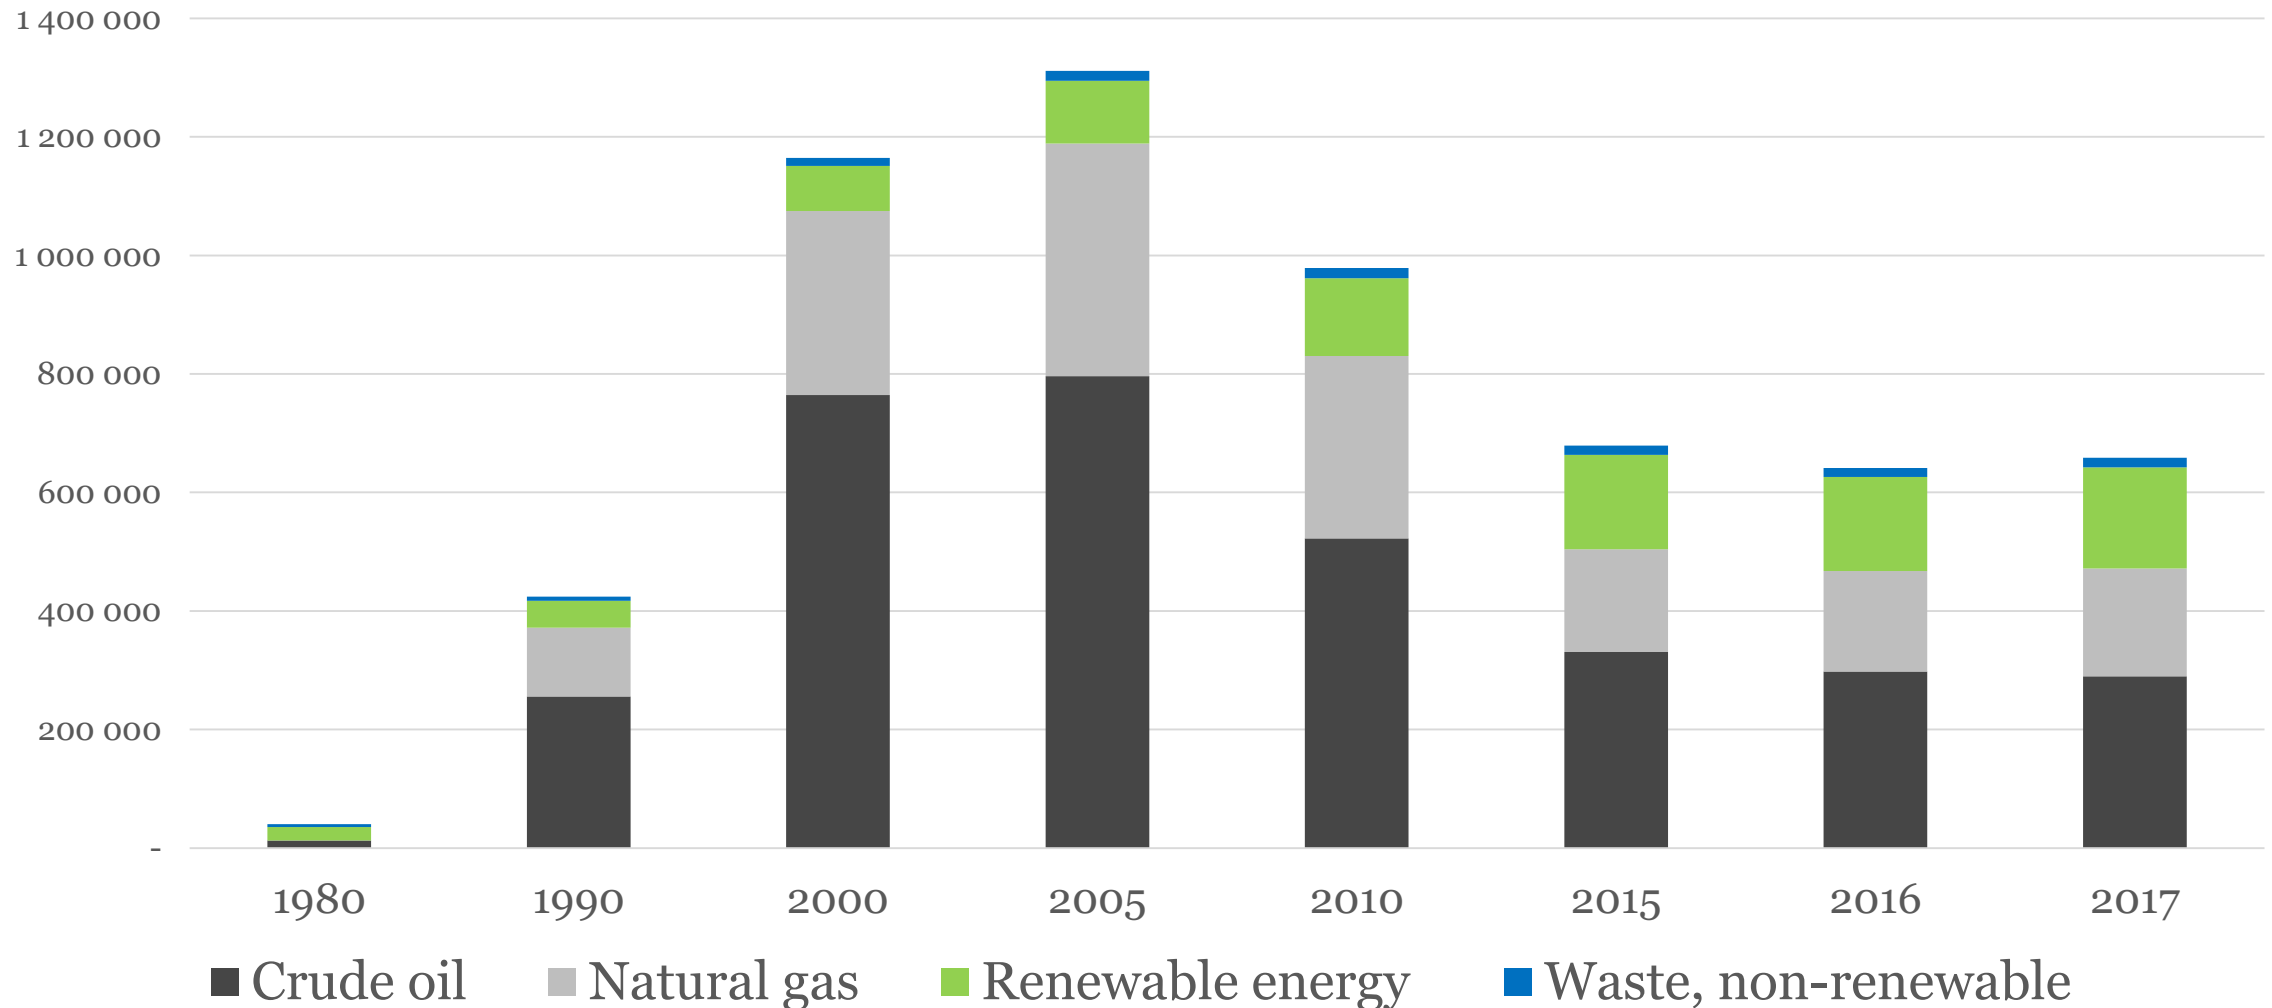

Danish Energy Industries Federation

Claus Madsen

LEWIATAN

Energy in Denmark

CEO Claus Madsen, ABB
Chairman of DEI Energy

Production of primary energy (TJ)

Total gross energy consumption (PJ)

Production of renewable energy(TJ)

Electricity production by fuel

District heating production by fuel

What is next?