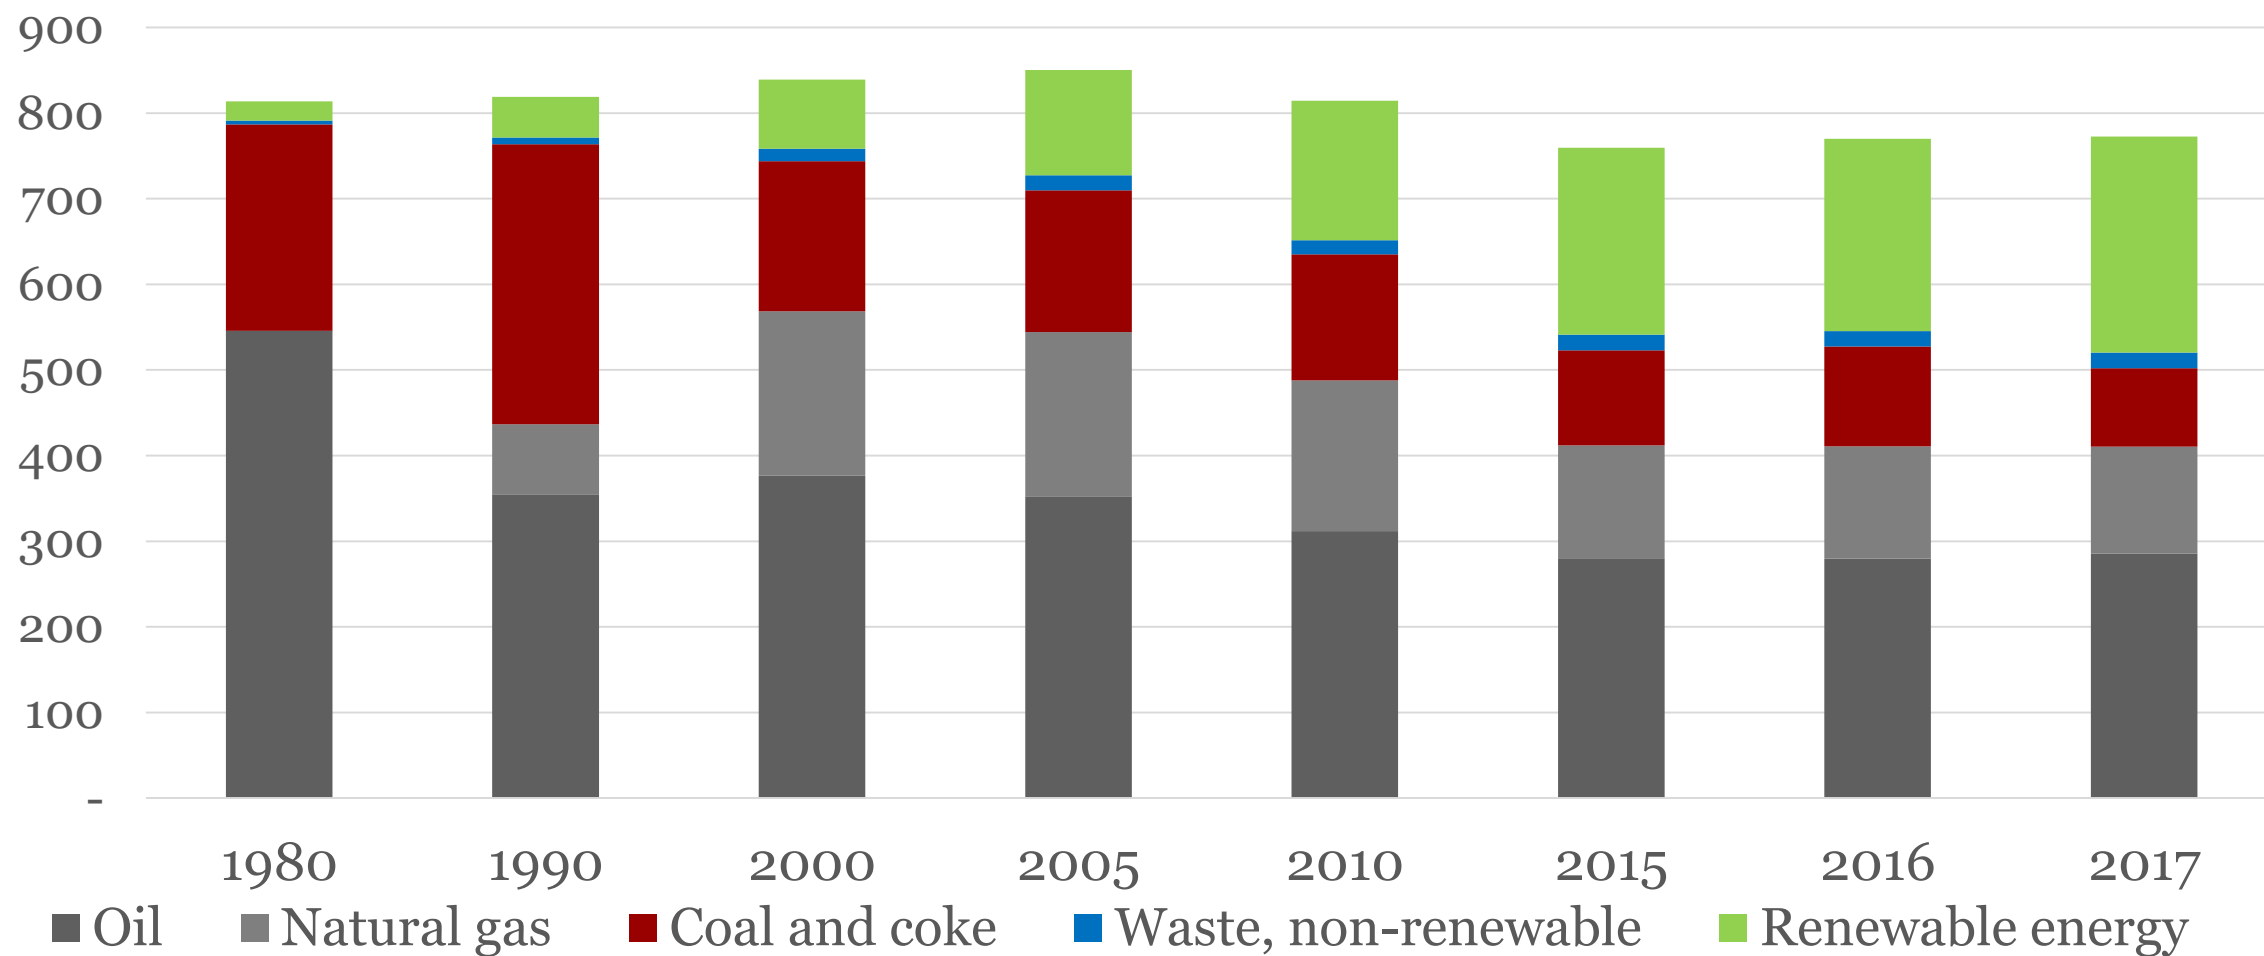

Danish Energy Industries Federation

Claus Madsen

LEWIATAN

Energy in Denmark

CEO Claus Madsen, ABB
Chairman of DEI Energy

Production of primary energy (TJ)

Total gross energy consumption (PJ)

Production of renewable energy(TJ)

Electricity production by fuel

District heating production by fuel

What is next?