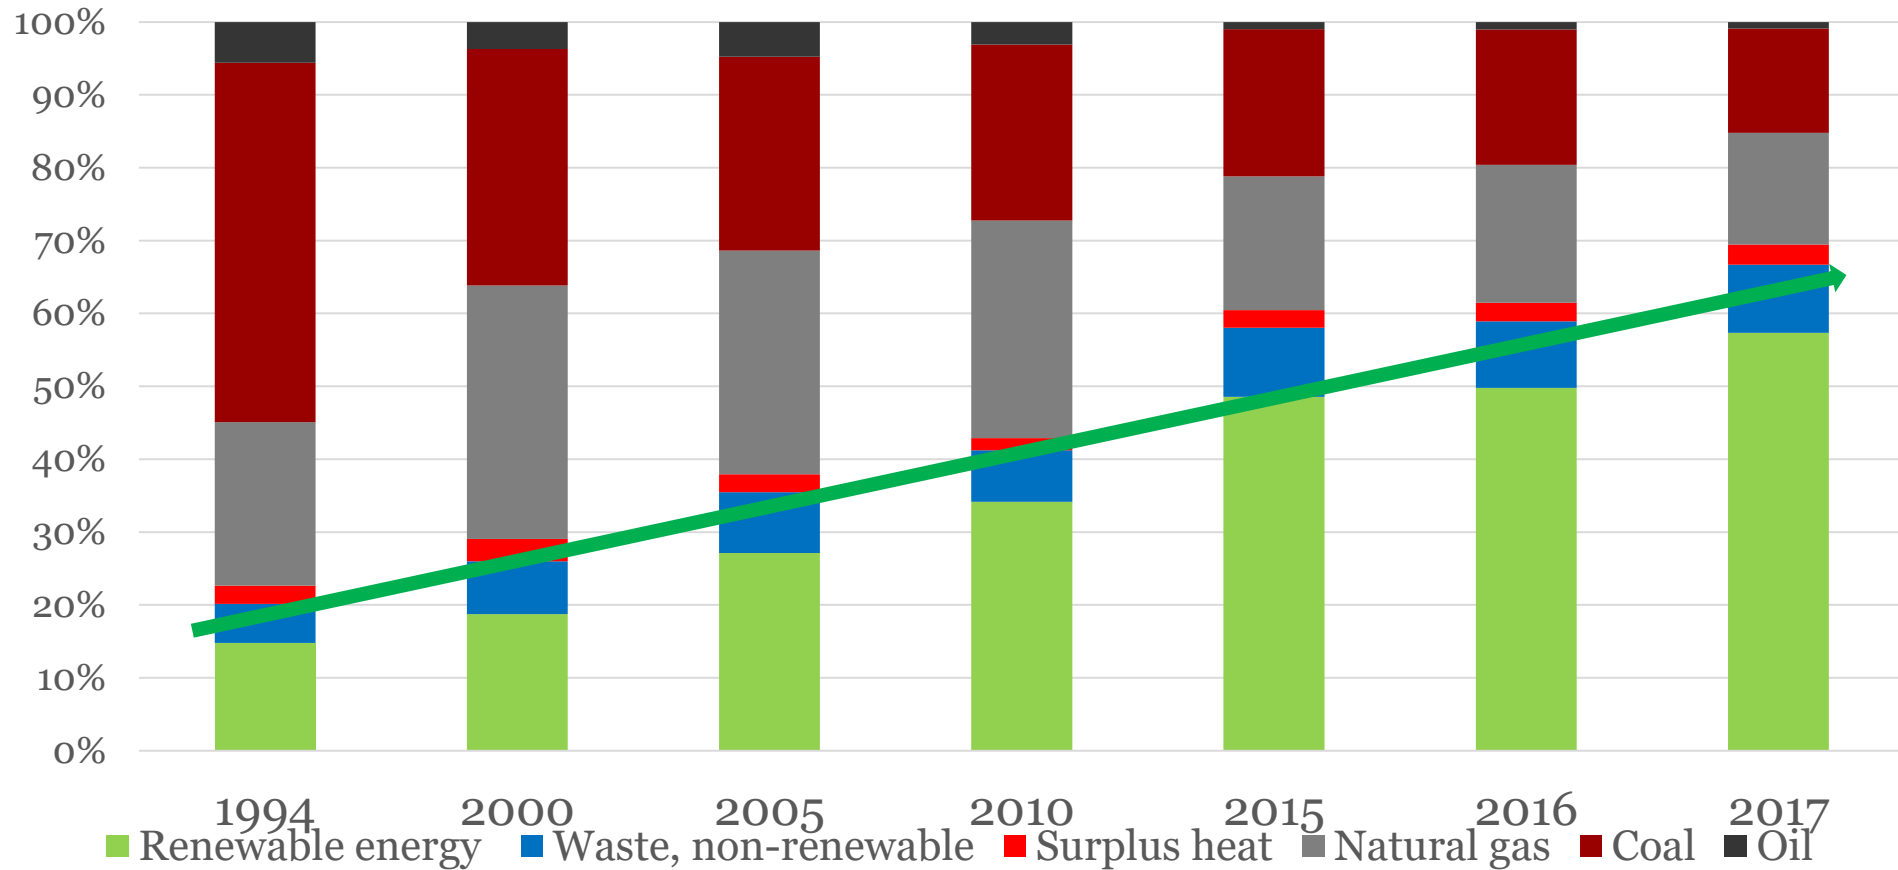

Danish Energy Industries Federation

Claus Madsen

LEWIATAN

Energy in Denmark

CEO Claus Madsen, ABB
Chairman of DEI Energy

Production of primary energy (TJ)

Total gross energy consumption (PJ)

Production of renewable energy(TJ)

Electricity production by fuel

District heating production by fuel

What is next?